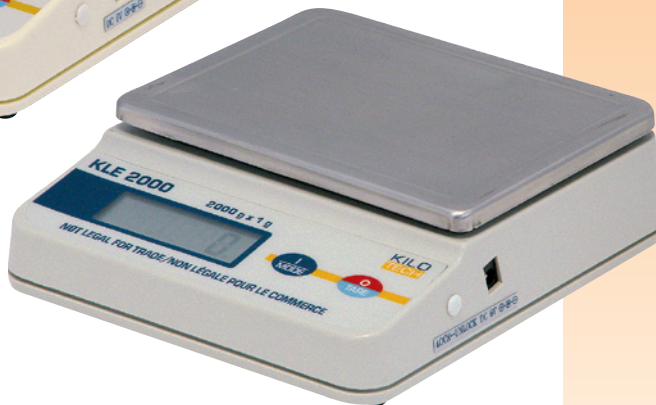

KILOTECH

Entry Level & Economy Precision Series